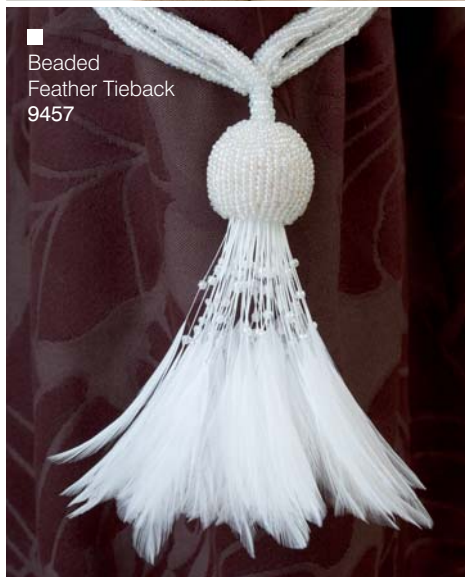

DIVINE

DELICATE BEAUTY, GLASS BEADS AND FINE ELEGANT FEATHERS

Beaded Feather Chair Tie
40642

Beaded Feather Mini Tassel
9458

Beaded Feather Fringe
8472

Beaded Feather Tieback
9457

Beaded Feather Tassel
40643

BEAUTIFUL GLASS BEADS AND FINE ELEGANT FEATHERS

Due to the phenomenal success of the chair tie and tassel, formally in the Accents range these two products have inspired the introduction of a coordinating fringe, flanged cord and tieback and tassel.

The combination of the glass beads and fine elegant feathers make a wonderful statement and adds delicate beauty to any item.

PRODUCT INFORMATION & RANGE AVAILABILITY

DIVINE is a fully stock supported range and therefore all the products shown can be purchased from stock, subject to availability in the pack sizes listed. The minimum order for any stock supported product is one pack per article, per colour. Please review the product information box overleaf for details.

■ STOCK & STOCK COLOURS (Please note differences in colour codes)

98374 Beaded Flanged Cord

Colour 21788

Colour 61161

Colour 71176

Colour 101885

8472 Beaded Feather Fringe

Colour 31727