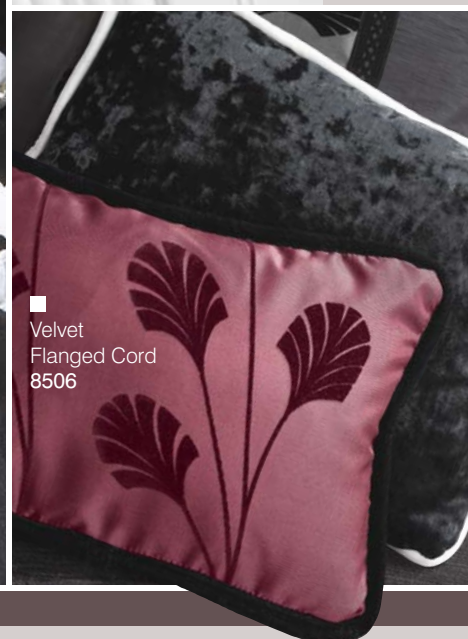

# FINESSE

FEEL THE DIFFERENCE WITH OUR FLOCKED & VELVET TRIMMINGS

tactile  
FINISHES

■ Disc Mould Tassel 9547

■ Flocked Mould Tassel 9546

■ Flocked Ball Fringe (with velvet threaded braid header) 8508

■ Disc Mould Tieback 9545

■ Flocked Mould Tieback 9526

■ Velvet Flanged Cord 8506