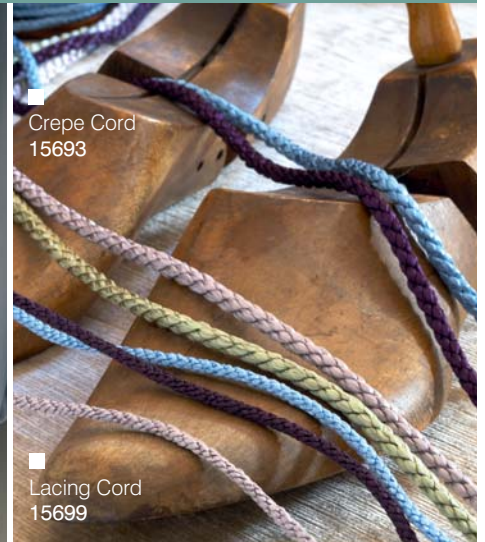

# HABERDASHERY

FOR FURNITURE TO FASHION, ACCESSORIES TO CRAFTING

■ Crepe Cord  
15693

■ Lacing Cord  
15699

glitz &  
GLAM

■ Stretch Strung Sequins  
6963

■ Single Strung Sequins  
6891

■ Tasselled Cord  
9075

## HABBY

BE INSPIRED TO BE CREATIVE

This range contains a number of staple trimming lines that have a huge array of uses across a diverse number of markets from furniture to fashion, from accessories to crafting.

Colour 2400

Colour 2404

Colour 2500

Colour 2502

Colour 2505

Colour 2506

Colour 2608

Colour 2700

## STOCK COLOURS (For article 6963)

Colour 2001

Colour 2002

Colour 2306

Colour 2505

Colour 2608

Colour 2700

Colour 2103