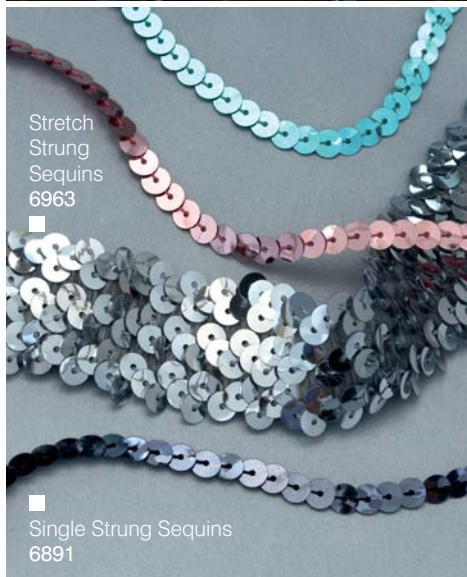

# HABERDASHERY

FOR FURNITURE TO FASHION, ACCESSORIES TO CRAFTING

■ Crepe Cord  
15693

■ Lacing Cord  
15699

glitz &  
GLAM

■ Stretch Strung Sequins  
6963

■ Single Strung Sequins  
6891

■ Tasselled Cord  
9075

## STOCK COLOURS (For article 6891)

Colour 2001

Colour 2002

Colour 2003

Colour 2103

Colour 2200

Colour 2306

Colour 2307

Colour 2400

Colour 2404

Colour 2500

Colour 2502

Colour 2505

Colour 2506

Colour 2608

Colour 2700

## STOCK COLOURS (For article 6963)

Colour 2001

Colour 2002

Colour 2306

Colour 2505

Colour 2608

Colour 2700

Colour 2103