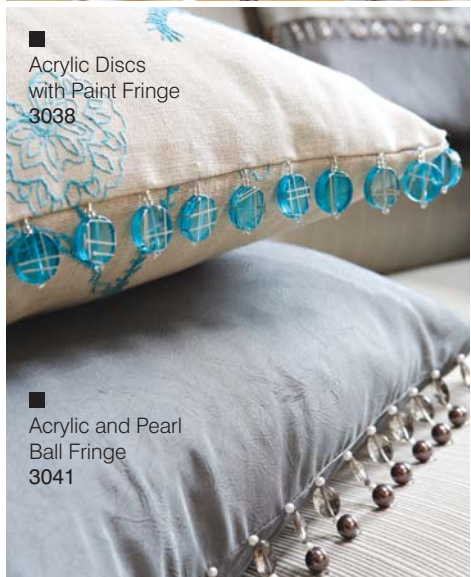

# REFLECTIONS

A DIVERSE SELECTION OF BEAD FINISHES, SHAPES, SIZES AND COLOURS

UNIQUE  
DETAIL

■  
Mini Square  
Mother of Pearl Fringe  
3043

■  
Acrylic Discs  
with Paint Fringe  
3038

■  
Acrylic and Pearl  
Ball Fringe  
3041