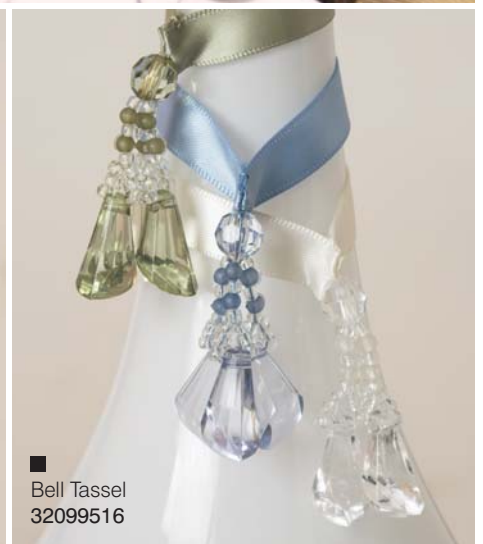

Simplicity®

RETAIL PACKAGED 1 METRE BEADED TRIMMINGS & TASSELS

Decorative beaded trims and tassels for a variety of home, fashion and crafting applications

hand
CRAFTED

BEADED FRINGE AND COORDINATING TASSELS ARE AVAILABLE IN ALL COLOURS AND STYLES SHOWN BELOW

Teardrop

32098453 Fringe
32099514 Tassel

■ 31703 Black

Diamond

32098454 Fringe
32099515 Tassel

□ 71126 White

Bell

32098455 Fringe
32099516 Tassel